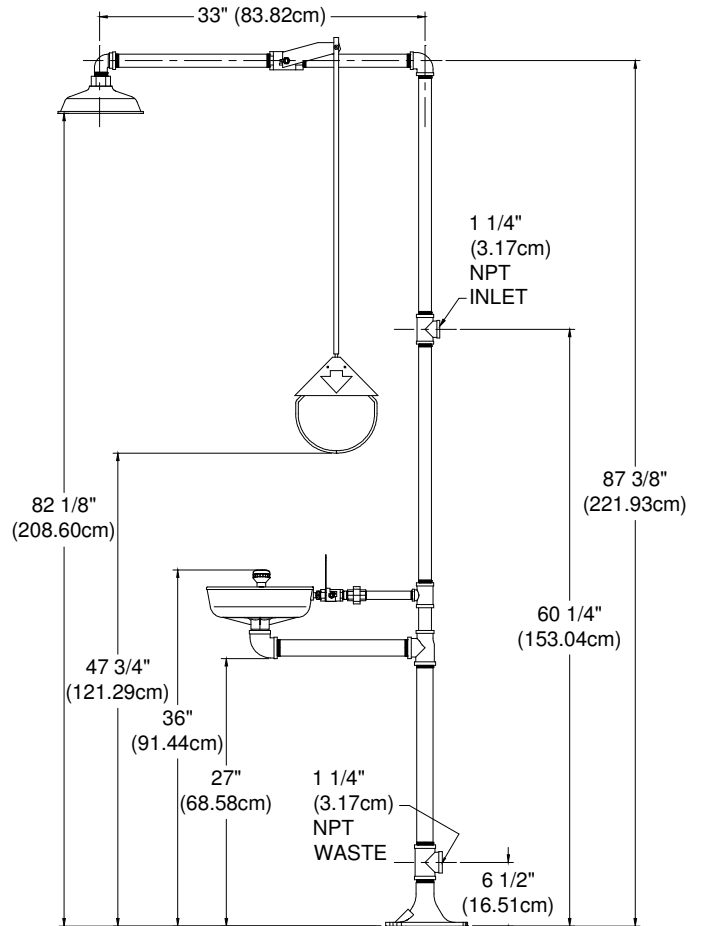

**SHOWER HEAD:** Yellow ABS plastic shower head delivers a minimum of 20" (50.8cm) diameter pattern to the target area 60" (152.4cm) above standing level.

**EYEWASH HEAD:** Yellow acetal plastic dual stream heads with hinged covers on a brass chrome plated wye assembly.

**BOWL:** ABS Yello-Bowl®

**REGULATOR:** Self-adjusting 20 gpm (75.7 lpm) shower and two (2) 1.2 gpm (4.5 lpm) eyewash regulator.

**SUPPLY:** 1 ¼" NPT

**WASTE:** 1 ¼" NPT

**WEIGHT:** 59 lbs (26.76 kgs)

|                          | MODEL #  | DESCRIPTION             |
|--------------------------|----------|-------------------------|
| <input type="checkbox"/> | CC1251W1 | Unit as Specified       |
| <input type="checkbox"/> | CC2251W1 | With 30 gpm Shower Head |